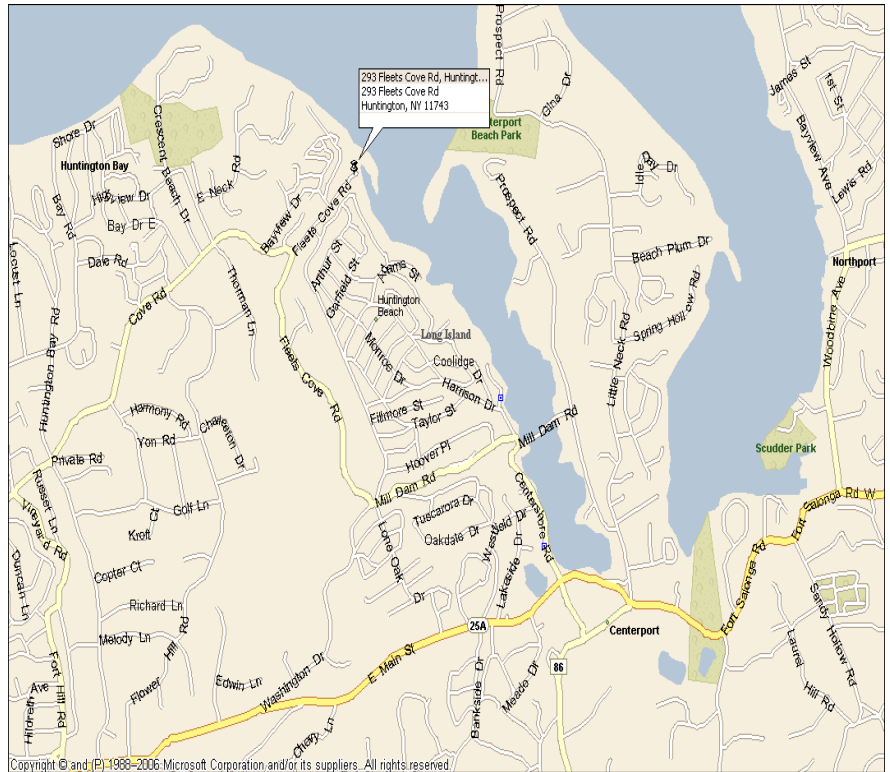

*Sagamore Rowing Association
Affiliate*

Directions to Fleets Cove Beach Centerport, New York

From the South Driving North on Route 86 (Centerport Road)

North on Route 86 (Centerport Road) to;
Left on to Mill Dam Road to;
Right on to, Fleets Cove Road;
Drive to the end of Fleets Cove Road;
Enter parking area for Fleets Cove Beach.

From the South Driving North on Park Avenue

Park Avenue to;
Right on to Route 25A;
Bear left on to Washington Drive;
Left on to Fleets Cove Road;
Drive to the end of fleets Cove Road;
Enter parking area for Fleets Cove Beach.

From the West Driving East on Route 25A (Jericho Turnpike)

25A to, bear left on to Washington Drive;
Left on to Fleets Cove Road;
Drive to the end of fleets Cove Road;
Enter parking area for Fleets Cove Beach.

From the East Driving West on Route 25A (Jericho Turnpike)

West on 25A,
Right on to Washington Drive;
Left on to Fleets Cove Road;
Drive to the end of fleets Cove Road;
Enter parking area for Fleets Cove Beach.